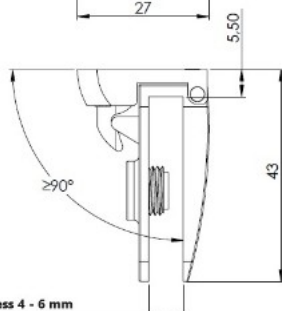

PRODUCT SHEET

Description:

Glass Door Hinge "Square" Centre, L, CPL, F/Narrow Frames,W/ Short Mounting Plate, F/Inset Doors, Thickness 4-6mm,1 Zamak, Screw W/PVC Tip & 1 Zamak Screw W/Hard $\varnothing 5 \times 3,5$ mm Extension,, Catch Made Of ABS Plastic

Item number:

15.06.260-0

Units	Box	Carton	HS Code	Barcode
Pcs.	10	100	8302100090	 5704866055062

Glass thickness 4 - 6 mm

SISO A/S
Mileparken 11
DK-2740 Skovlunde
Denmark
VAT: DK 24786013

Phone +45 45 830 900
www.siso.dk
siso@siso.dk