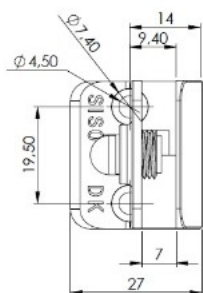

PRODUCT SHEET

Description:

Glass Door Hinge "Square" Centre, L, CPL, F/Narrow Frames,W/ Short Mounting Plate, F/Inset Doors, Thickness 4-6mm,1 Zamak, Screw W/PVC Tip & 1 Zamak Screw W/Hard $\varnothing 5 \times 3,5$ mm Extension,, Catch Made Of ABS Plastic

Item number:

15.06.260-0

Units	Box	Carton	HS Code	Barcode
Pcs.	10	100	8302100090	 5704866055062

Glass thickness 4 - 6 mm

SISO A/S
Mileparken 11
DK-2740 Skovlunde
Denmark
VAT: DK 24786013

Phone +45 45 830 900
www.siso.dk
siso@siso.dk